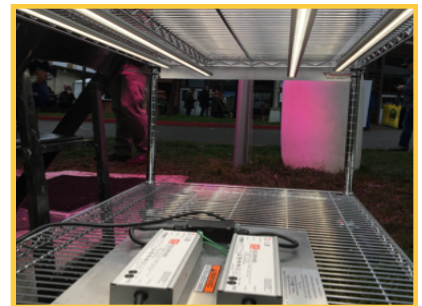

Emerald Glow

(707) 515-6783

www.sol-solutions.com