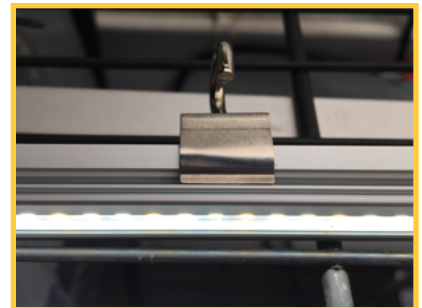

Emerald Glow

(707) 515-6783

www.sol-solutions.com